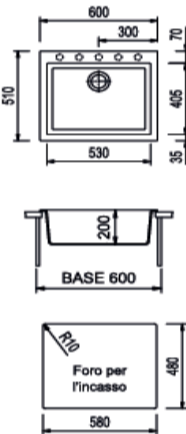

ONE 60.10 Code ON6010

Microstop
100% PROTEZIONE ANTIBATTERICA

LV1 - 600x510 - Lavello ad una vasca