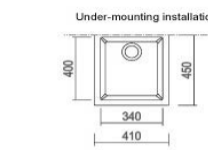

ON4110 ON4110ST - ON4110FT
Under-mounting installation Flush-mounting installation