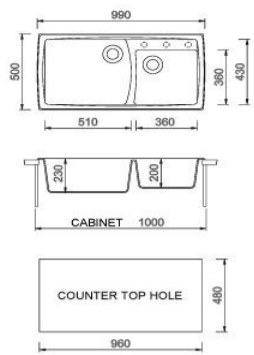

LV/2 - 990x500