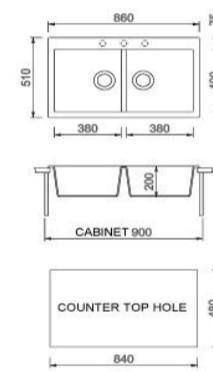

LV/2 - 860x510