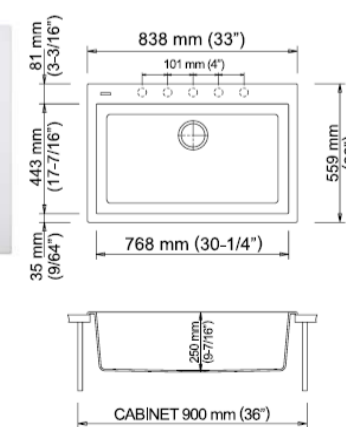

CODE: **ON8410 100% ANTIBACTERIAL NEW**

LV/1 - 838x559 mm - Single basin sink