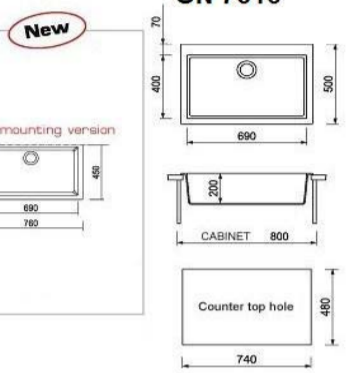

LV/1 760x500 - Single-basin sink - For 80 cm cabinet