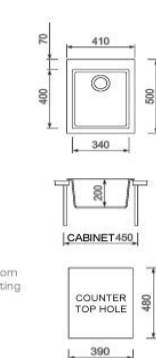

LV/1 - 410x500