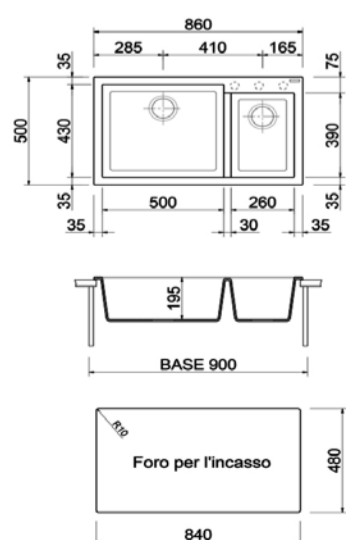

ON8620

SIZE : 860x500 mm