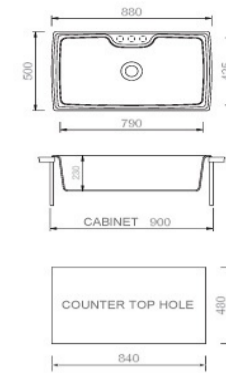

LV/1 860x500