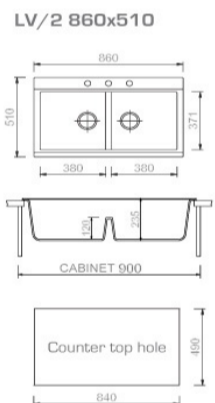

LX8620 **ARIAPURA**

Double-basin sink - For 90 cm cabinet