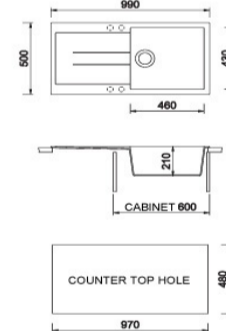

LV/1 - 990x500